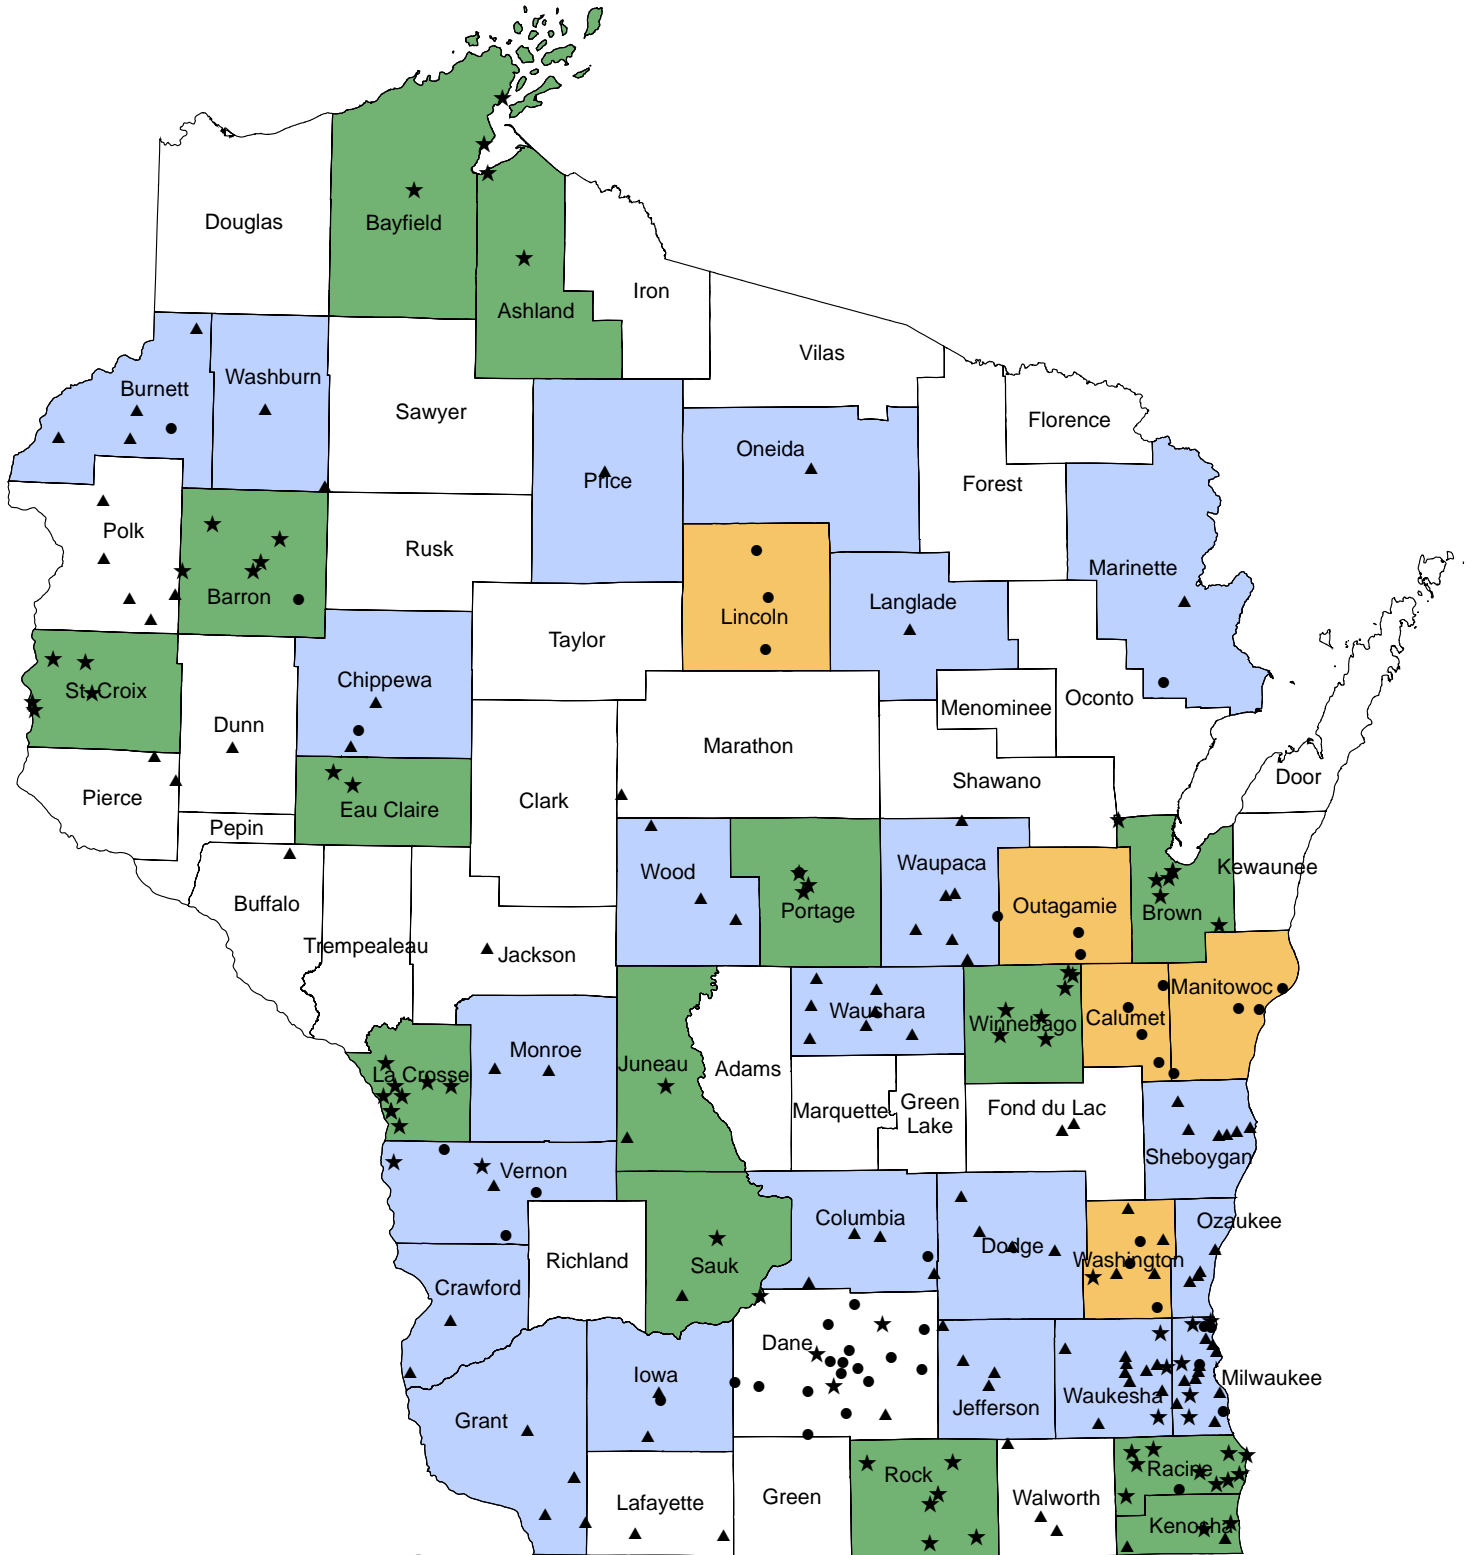

WIJIS Justice Gateway Winter 2009

Law Enforcement Agency Status

- In-Production ★
- In-Process ●
- Future ▲